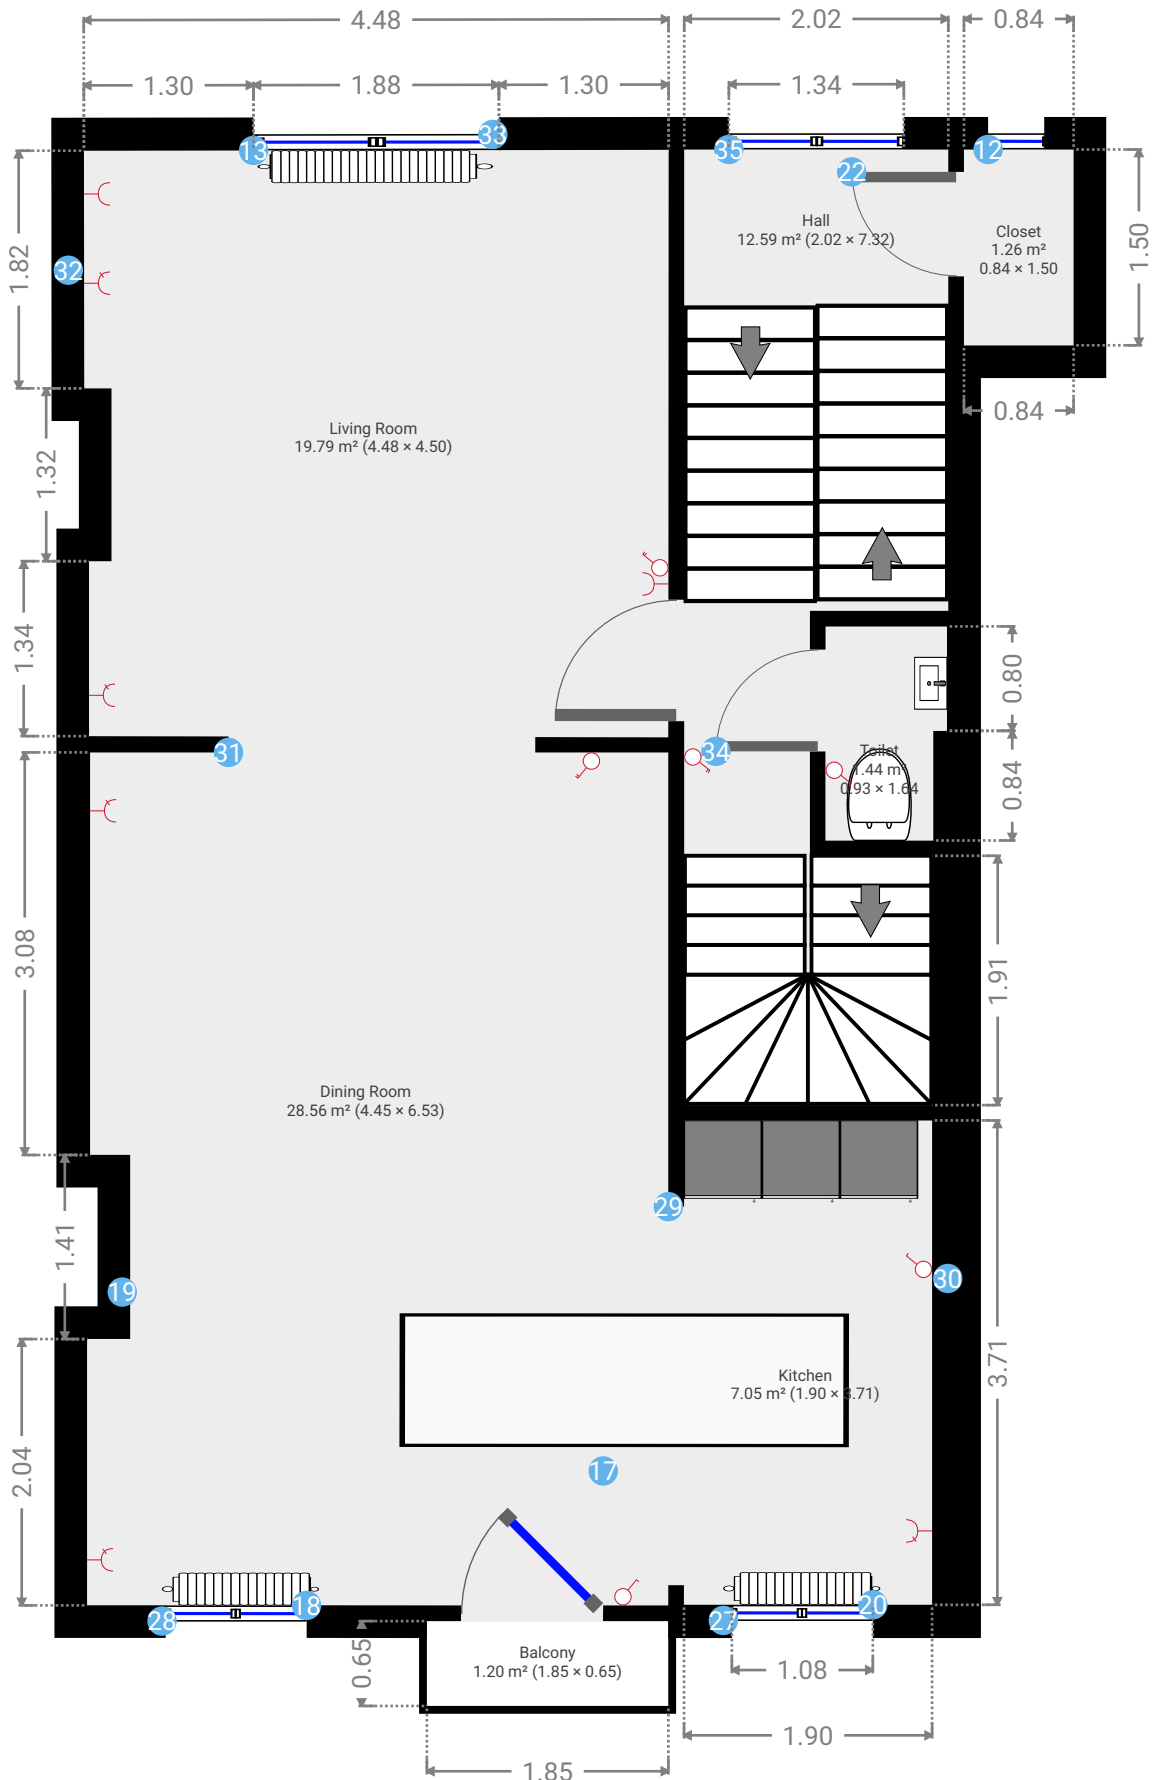

▼ 2nd Floor

TOTAL AREA: 70.65 m² • LIVING AREA: 70.65 m² • ROOMS: 3

▼ 3rd Floor

TOTAL AREA: 66.14 m² • LIVING AREA: 66.14 m² • ROOMS: 3